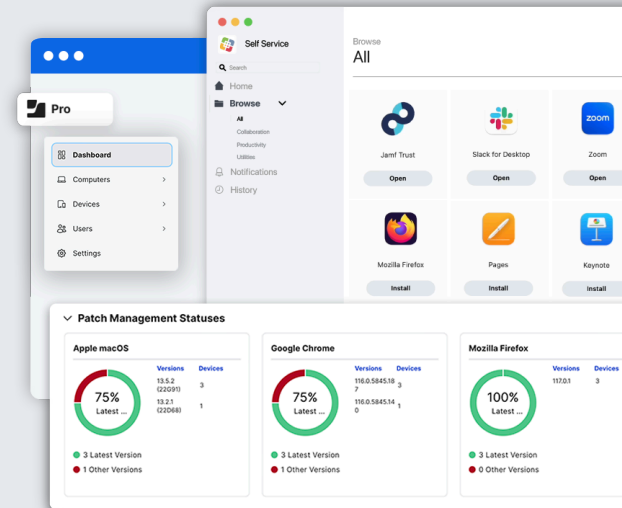

# Simple management and security for the complex campus

An Apple MDM for higher education

## An MDM solution to meet the diverse needs of any Higher Education institution

Jamf Pro is designed to simplify IT tasks by aiding in the deployment, inventory, and security of Apple devices like Mac, iPad, iPhone, and Apple TV. This efficient management across the institution not only saves time but also guarantees the end user gets the experience they expect from their Apple devices.

## App Management

A simplified app management experience with the **volume, velocity and validation** of the full scope of apps your users need.

## APIs and Integrations

Create a bespoke management set up for your unique institution. Utilize APIs and the wealth of integrations to curate the ideal setup for your needs.