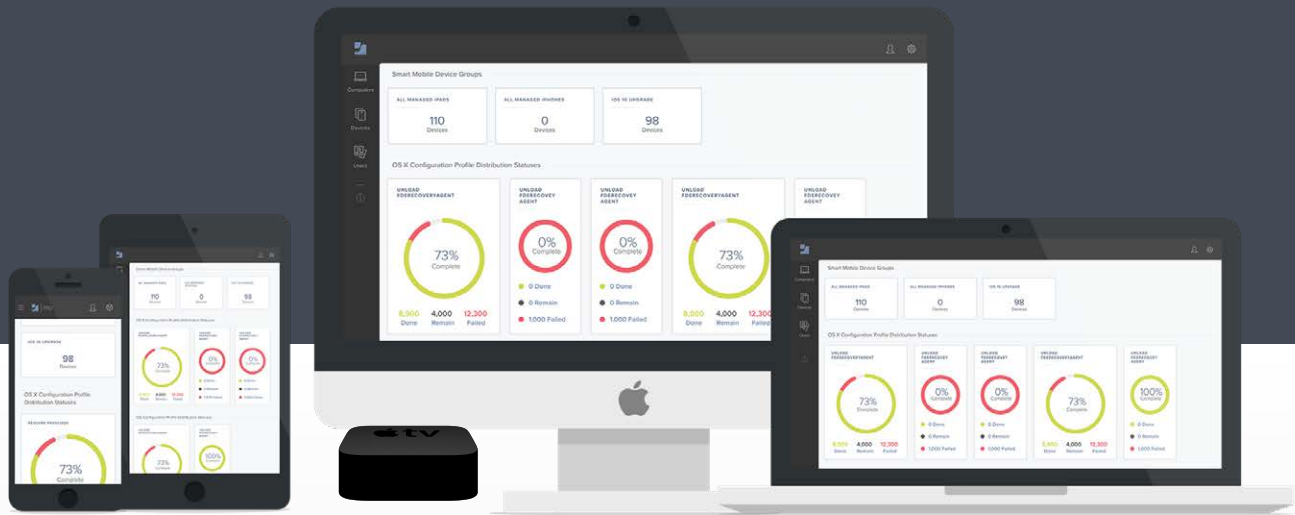

# Mac, iPad, iPhone and Apple TV Management Solutions

FOR SCHOOLS OF ANY SCALE

### COLLECT DYNAMIC INVENTORY

Monitor hardware and software distribution by user or device, for more productive planning and budgeting.